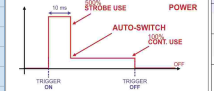

**Base model short delivery times**  
Request a sample for your tests

Internal controller with 4 Driving modes	
1	100% Continuous use
2	200% Semi-continuous use
3	400% Strobe use
4	10-100% Analog Reg.

**M12 5P Male Connector**