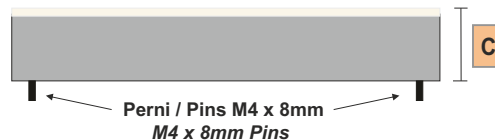

GERE Flat Dome Lamps

Pannelli retro illuminati per telecamere, illuminatori a luce diffusa, uso fisso o impulsivo - Back lit panels for cameras, diffused light illuminators, fixed or impulsive use

Mod. GERE	Lunghezza Length	Altezza Height	Spessore Thickness	Tensione alimentazione Supply voltage	Corrente alimentazione standard Standard supply current	Potenza assorbita Power consumption	Flusso luminosità generata tipica Typical luminous flux	illuminazione tipica Typical Lighting	Range temperatura lavoro Working temperature range
GERE3030-6K-H3 GERE3030-6K-H4 GERE3030-6K-H6	30 cm	30 cm	4,5 cm	24Vdc +/- 10%.	960 mA	23,0 W	3450 lumen	5000 cd/m2	Da 0(no frost) a +45°C From 0(no frost) To +45°C
GERE4030-6K-H3 GERE4030-6K-H4 GERE4030-6K-H6	40 cm	30 cm	4,5 cm		1440 mA	34,0 W	5100 lumen	5000 cd/m2	
GERE4040-6K-H3 GERE4040-6K-H4 GERE4040-6K-H6	40 cm	40 cm	4,5 cm		2000 mA	48,0 W	7200 lumen	5000 cd/m2	
GERE5020-6K-H3 GERE5020-6K-H4 GERE5020-6K-H6	50 cm	20 cm	4,5 cm		1120 mA	27,0 W	4050 lumen	5000 cd/m2	
GERE6020-6K-H3 GERE6020-6K-H4 GERE6020-6K-H6	60 cm	20 cm	4,5 cm		1440 mA	34,0 W	5100 lumen	5000 cd/m2	
GERE5050-6K-H3 GERE5050-6K-H4 GERE5050-6K-H6	50 cm	50 cm	4,5 cm		2880 mA	69,0 W	10.350 lumen	5000 cd/m2	
GERE6060-6K-H3 GERE6060-6K-H4 GERE6060-6K-H6	60 cm	60 cm	4,5 cm		4480 mA	107,5 W	16.125 lumen	5000 cd/m2	
CUSTOM									

FORO PER TELECAMERA
HOLE FOR CAMERA
H3 (30mm) / H4 (40mm) / H6 (60mm)

Pannello alluminio copertura plexiglass 5mm
Aluminium panel with 5mm plexiglass cover

fissaggio standard
standard fixing

Genesi LUX® a division of
Genesi Elettronica srl