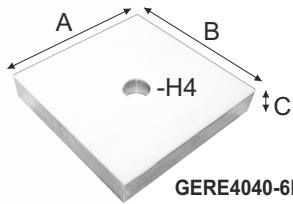

Varianti e coperture Lampada Cover Lamp variants	
- STANDARD	Copertura Opalina 5mm Opaline cover 5mm
-T	Copertura Trasparente 5mm Transparent cover 5mm
-OPC	Copertura aggiuntiva: pellicola collimante omnidirezionale Additional cover with omnidirectional collimation filter Light Passage 50%
-TP	-T + Copertura aggiuntiva: pellicola polarizzata -T + Additional cover with polarising filter Light Passage 20%
-OPP	-OP + Copertura aggiuntiva: pellicola polarizzata -OP + Additional cover with polarising filter Light Passage 40%
-IP54	Grado di protezione su richiesta IP54 Custom Protection Degree IP54

-WW2 Collegamento alimentazione per versione Supply connection for each version	
- STANDARD	Versione standard cavo 2 poli 2mt standard version with 2mt 2-poles cable
-M8	Versioni -M8 conn. M8 3 poli Maschio cavo 20cm -M8 versions M8 3-poles 20 cm male cable
-M12	Versioni -M12 conn. M12 5 poli Maschio cavo 20cm -M12 versions M12 5-poles 20 cm male cable
-S	Ver. -S (Start/Strobe) Max. current driving of 10mA, 3poles 2Mt Cable
-M8S	Ver. -M8S (Start/Strobe) Max. curr. driving of 10mA, M8 3poles 20cm Male Cable
-M12S	Ver. -M12S (Start/Strobe) Max. curr. driving of 10mA, M12 5poles 20cm Male Cable
-5M	cavo 2 poli 5mt / 5mt 2 poles cable
-5MS	cavo 3 poli 5mt / 5mt 3 poles cable
-WW	Versioni custom Custom versions

GERE4040-6K-H4