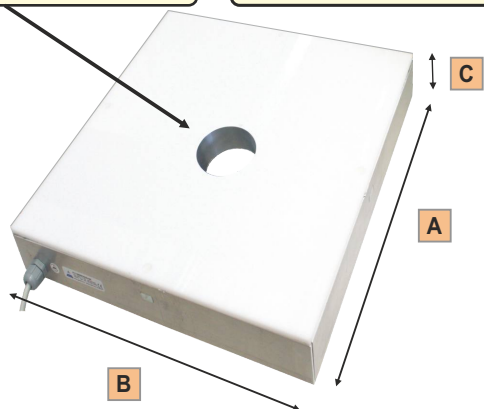

GERE Flat Dome Lamps

Pannelli retro illuminati per telecamere, illuminatori a luce diffusa, uso fisso o impulsivo - Back lit panels for cameras, diffused light illuminators, fixed or impulsive use

Mod. GERE	Lunghezza Length	Altezza Height	Spessore Thickness	Tensione alimentazione Supply voltage	Corrente alimentazione standard Standard supply current	Potenza assorbita Power consumption	Flusso luminosità generata tipica Typical luminous flux	illuminazione tipica Typical Lighting	Range temperatura lavoro Working temperature range
GERE3030-6K-H3 GERE3030-6K-H4 GERE3030-6K-H6	30 cm	30 cm	4,5 cm	24Vdc +/- 10%.	960 mA	23,0 W	3450 lumen	5000 cd/m2	Da 0(no frost) a +45°C From 0(no frost) To +45°C
GERE4030-6K-H3 GERE4030-6K-H4 GERE4030-6K-H6	40 cm	30 cm	4,5 cm		1440 mA	34,0 W	5100 lumen	5000 cd/m2	
GERE4040-6K-H3 GERE4040-6K-H4 GERE4040-6K-H6	40 cm	40 cm	4,5 cm		2000 mA	48,0 W	7200 lumen	5000 cd/m2	
GERE5020-6K-H3 GERE5020-6K-H4 GERE5020-6K-H6	50 cm	20 cm	4,5 cm		1120 mA	27,0 W	4050 lumen	5000 cd/m2	
GERE6020-6K-H3 GERE6020-6K-H4 GERE6020-6K-H6	60 cm	20 cm	4,5 cm		1440 mA	34,0 W	5100 lumen	5000 cd/m2	
GERE5050-6K-H3 GERE5050-6K-H4 GERE5050-6K-H6	50 cm	50 cm	4,5 cm		2880 mA	69,0 W	10.350 lumen	5000 cd/m2	
GERE6060-6K-H3 GERE6060-6K-H4 GERE6060-6K-H6	60 cm	60 cm	4,5 cm		4480 mA	107,5 W	16.125 lumen	5000 cd/m2	
CUSTOM									

FORO PER TELECAMERA
HOLE FOR CAMERA
H3 (30mm) / H4 (40mm) / H6 (60mm)

Pannello alluminio copertura plexiglass 5mm
Aluminium panel with 5mm plexiglass cover

fissaggio standard
standard fixing

Genesi LUX® a division of
Genesi Elettronica srl